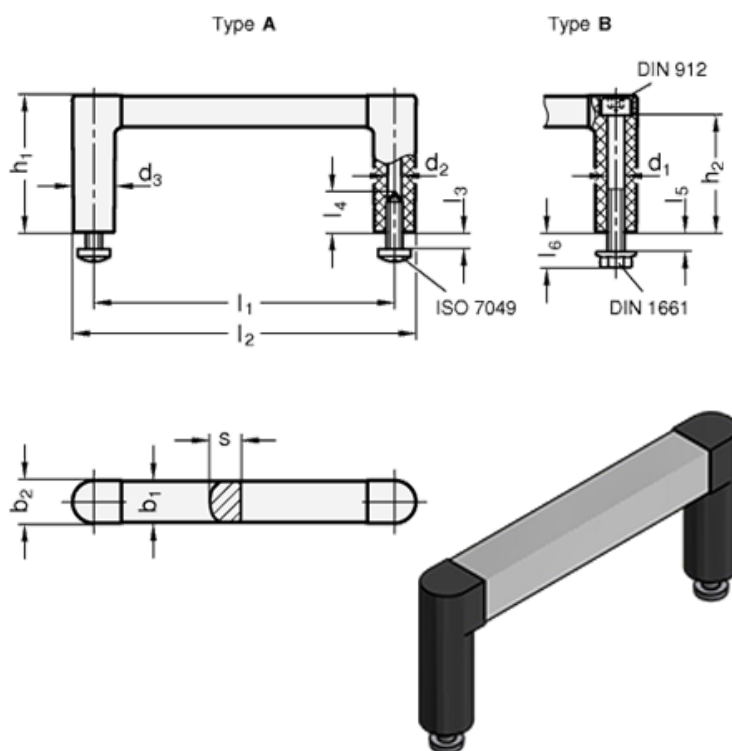

Data Sheet

Article number: 2042312100AELS

Description: E+G Handle GN 423-12-100-A-ELS
- ELS natural / black, matte finish

Measures

b1 = 12	l2	= 112.5
b2 = 12.5	l3 Max.	= 5
d1 = -	l4 Min.	= 14
d2 = 4.3	l5 Max.	= 5
d3 = 12.5	l6	= 10.5
h1 = 40	s	= 9
h2 = 34.5	Weight (g)	= 34
l1 = 100		